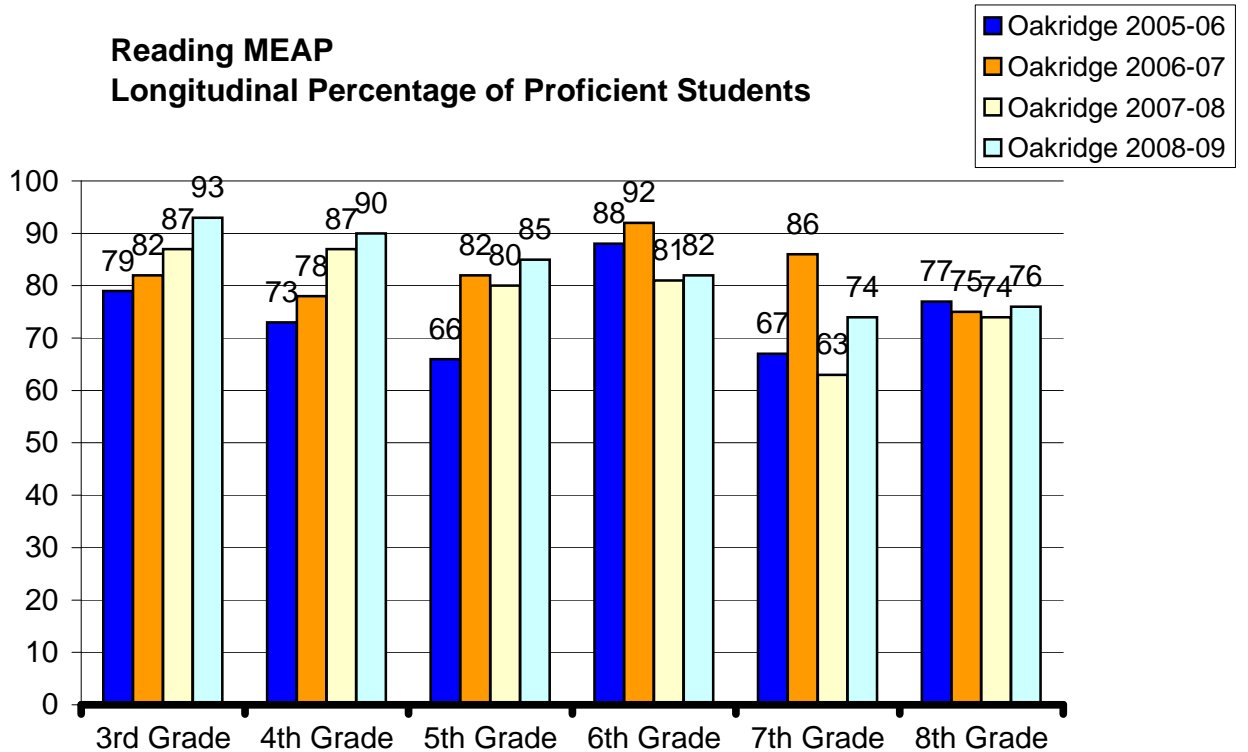

MME does not report ELA scores

Science MEAP Status - Percentage of Proficient Students

Social Studies MEAP Status - Percentage of Proficient Students

**Math MEAP
Longitudinal Percentage of Proficient Students**

**Reading MEAP
Longitudinal Percentage of Proficient Students**

**Writing MEAP
Longitudinal Percentage of Proficient Students**

**ELA MEAP
Longitudinal Percentage of Proficient Students**

**Science MEAP
Longitudinal Percentage of Proficient Students**