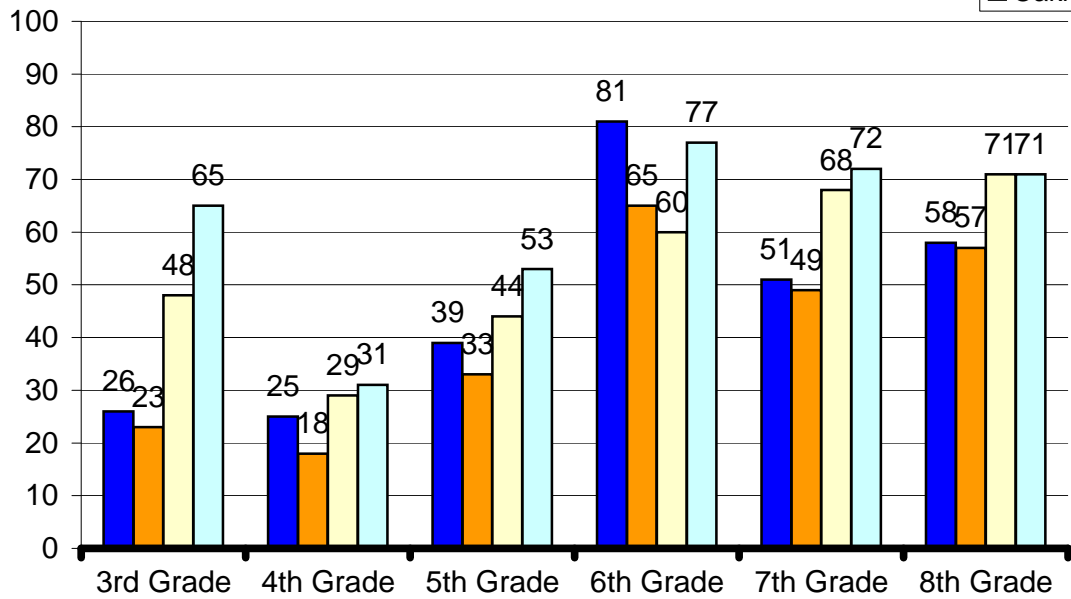

MME does not report ELA scores

Science MEAP Status - Percentage of Proficient Students

Social Studies MEAP Status - Percentage of Proficient Students

**Math MEAP
Longitudinal Percentage of Proficient Students**

**Reading MEAP
Longitudinal Percentage of Proficient Students**

**Writing MEAP
Longitudinal Percentage of Proficient Students**

**ELA MEAP
Longitudinal Percentage of Proficient Students**

**Science MEAP
Longitudinal Percentage of Proficient Students**