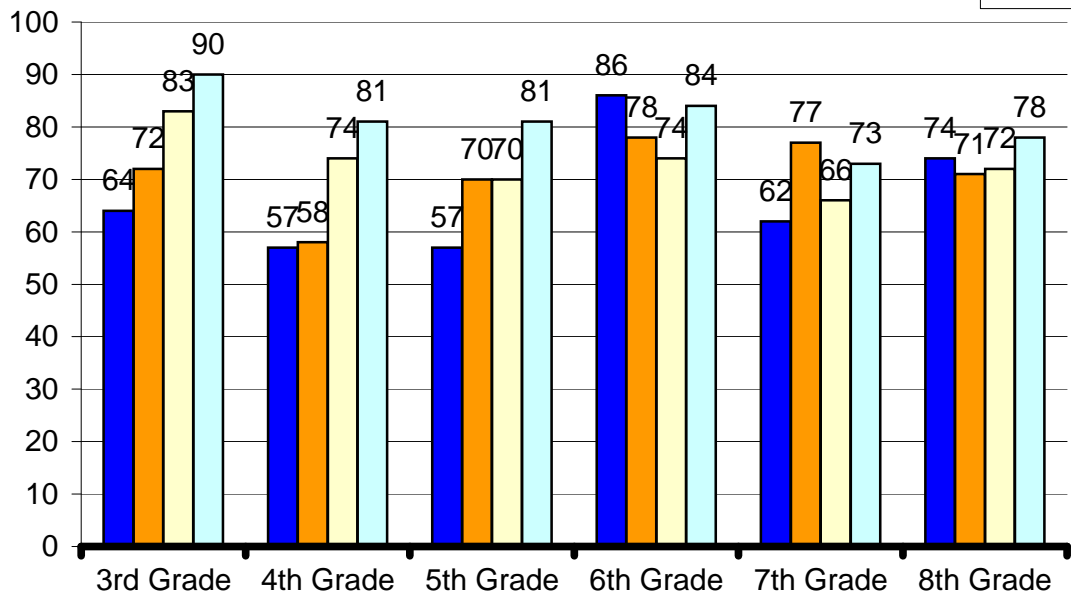

MME does not report ELA scores

Science MEAP Status - Percentage of Proficient Students

Social Studies MEAP Status - Percentage of Proficient Students

**Math MEAP
Longitudinal Percentage of Proficient Students**

**Reading MEAP
Longitudinal Percentage of Proficient Students**

**Writing MEAP
Longitudinal Percentage of Proficient Students**

**ELA MEAP
Longitudinal Percentage of Proficient Students**

**Science MEAP
Longitudinal Percentage of Proficient Students**